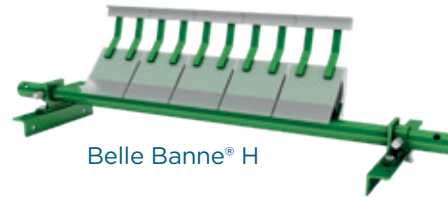

Belle Banne® U

Bandschrapers